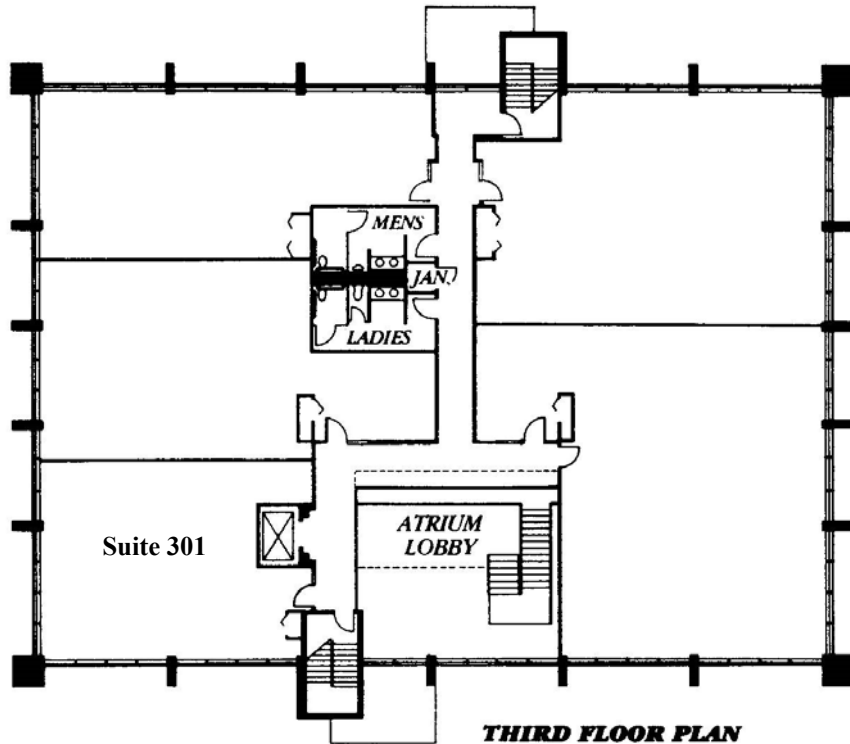

Lynnfield Woods Office Condominium Park Lynnfield MA

Suite 301
220 Broadway
North Building
1,285 Gr. Sq Ft
1,013 Net Sq Ft