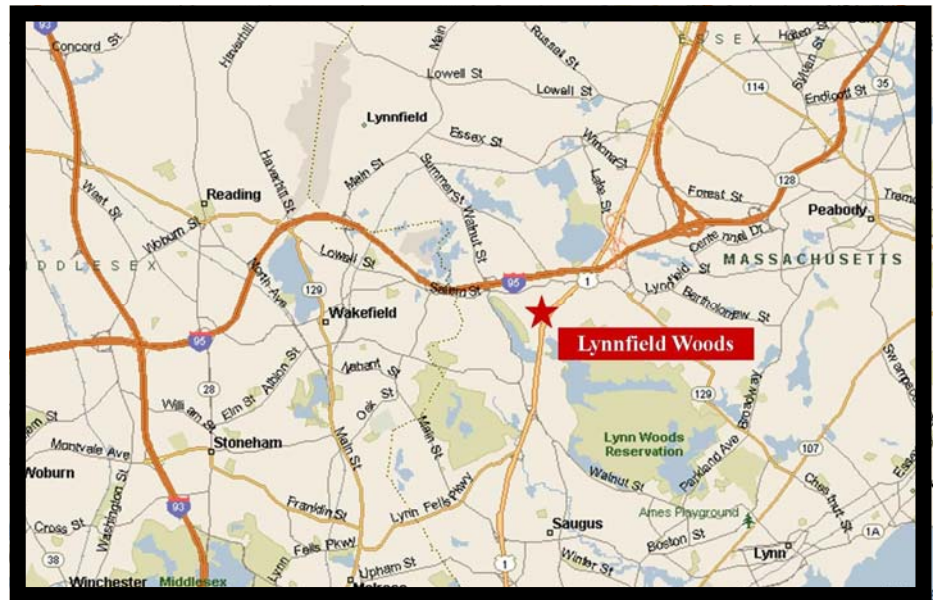

**THE
CLARK
COMPANY**

200 Broadway ♦ Lynnfield ♦ MA ♦ 01940 ♦ 781/596-3400 ♦ bill@theclarkcompany.com

All information furnished regarding property is from sources deemed reliable, but no warranty or representation is made as to the accuracy thereof and same is subject to errors, omissions, change of price or other conditions, prior sale or lease, or withdrawal without notice.